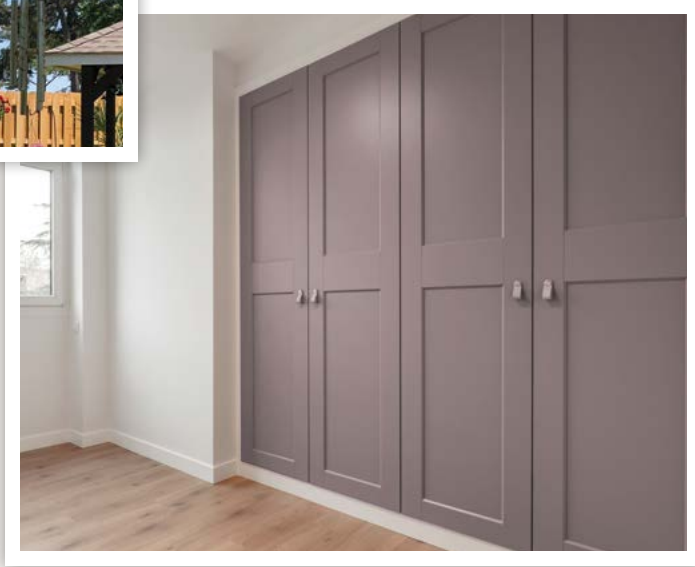

✓ MOISTURE PROTECTION

✓ MOLD PROTECTION

✓ EXCELLENT COVERAGE

✓ WEAR RESISTANCE

Available in **6 modern shades:**

AQUALUX STRONG is perfect for:

✓ INTERIOR FURNITURE

✓ WALL PANELING