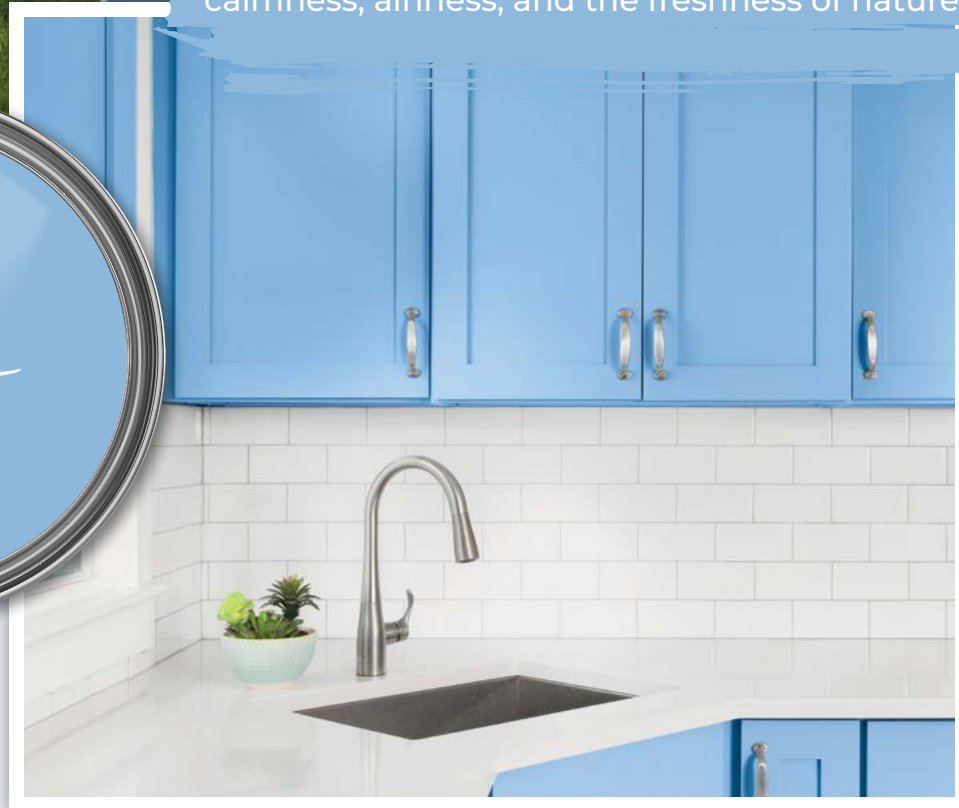

Balance

A gentle, warm shade that evokes peace and comfort, creating a serene atmosphere.

Comfort

A modern light blue shade that brings calmness, airiness, and the freshness of nature.

A lively and dynamic shade full of energy — enhancing the warmth and vitality of any wooden surface.